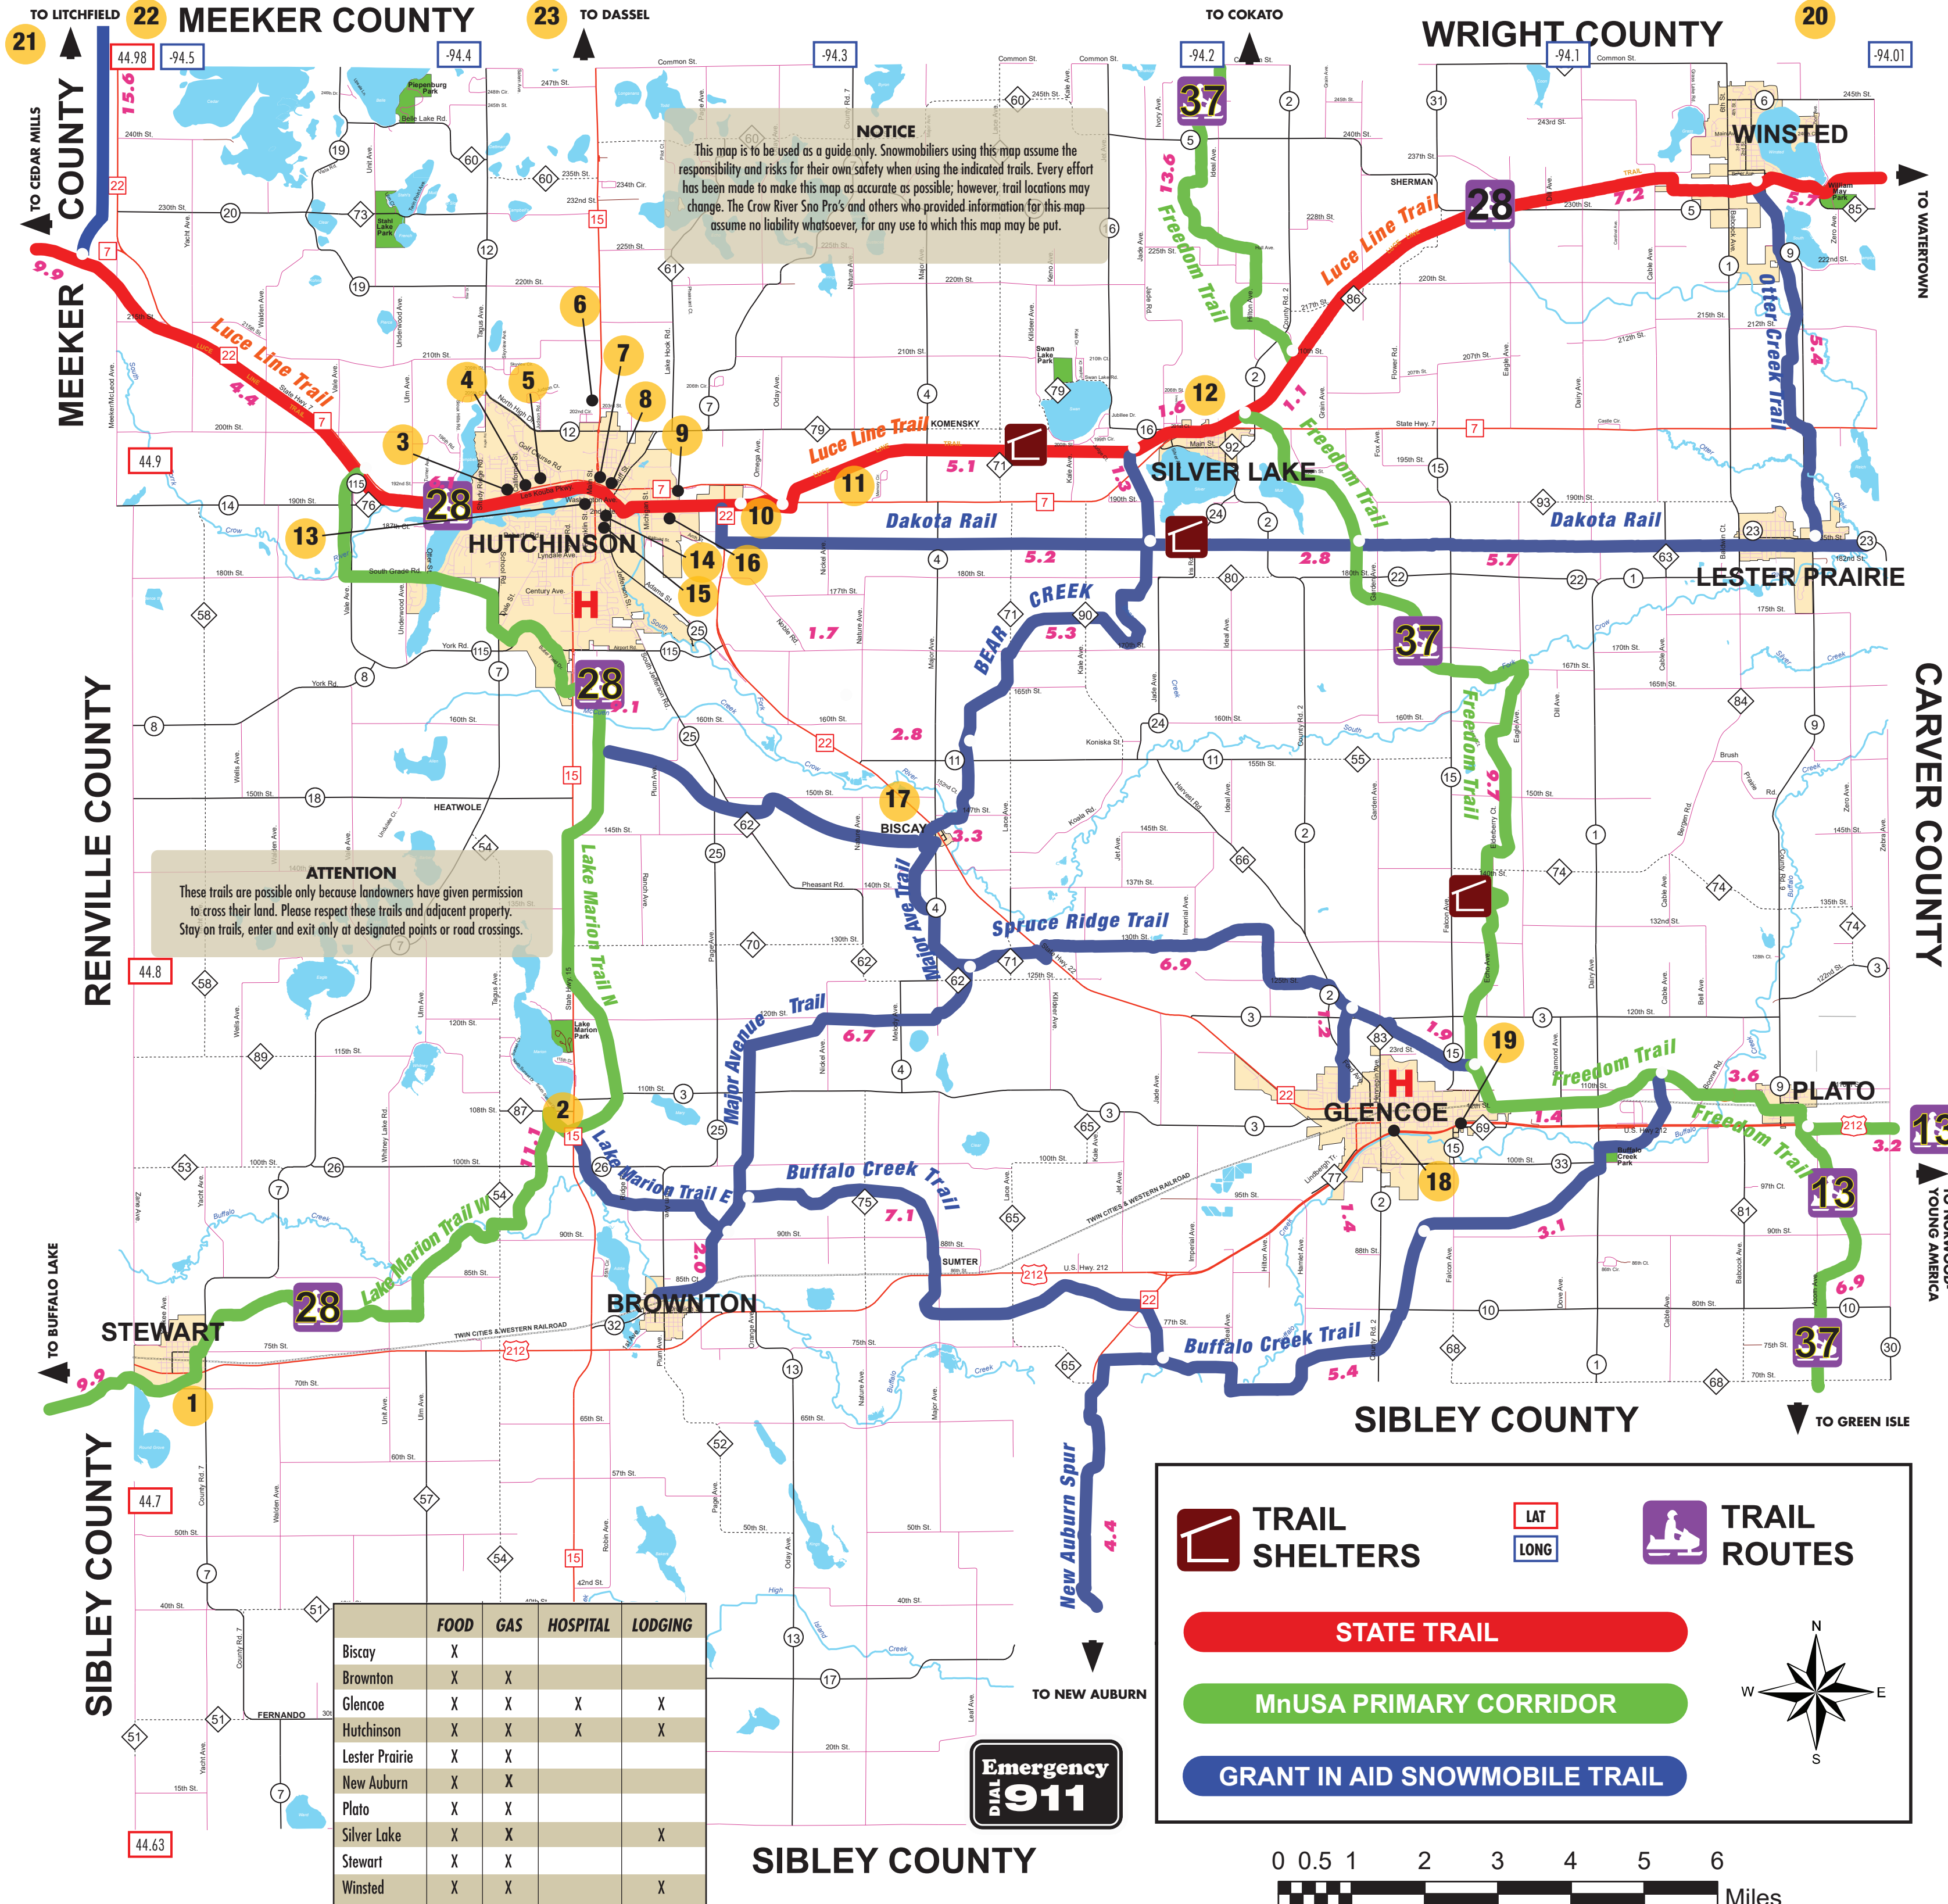

McLeod County Grant-In Aid Trails

Crow River Sno Pro's wishes to thank all the land owners for allowing the trail to cross their property. Without this cooperation the trail would not be possible.

Minnesota law 85.016, subd 5 Snowmobile Trails Use from December 1st to April 1st in any year no use of a motorized vehicle other than a snowmobile unless authorized by permit, lease or easement shall be permitted on a trail designated for use by snowmobiles.

The trails on this map are part of the Grant-In-Aid Trail System and are funded by the Department of Natural Resources.

The future of snowmobiling depends on the impressions created by snowmobilers today. Obey the laws and basic rules of courtesy and stay on the marked trails.

Crow River Sno Pro's Inc.

McLeod County Crow River Sno Pro's Trail Map

www.crowriversnopro.org

2023-2025

Trails groomed and maintained by McLeod County Crow River Sno Pro's

Groomed Trails
Club Information
Food | Gas | Lodging
Member MnUSA
Emergency Services
Promote Safe Snowmobiling

GROOMING DONATION \$1

	FOOD	GAS	HOSPITAL	LODGING
Biscay	X			
Brownton	X	X		
Glencoe	X	X	X	X
Hutchinson	X	X	X	X
Lester Prairie	X	X		
New Auburn	X	X		
Plato	X	X		
Silver Lake	X	X		X
Stewart	X	X		
Winsted	X	X		X